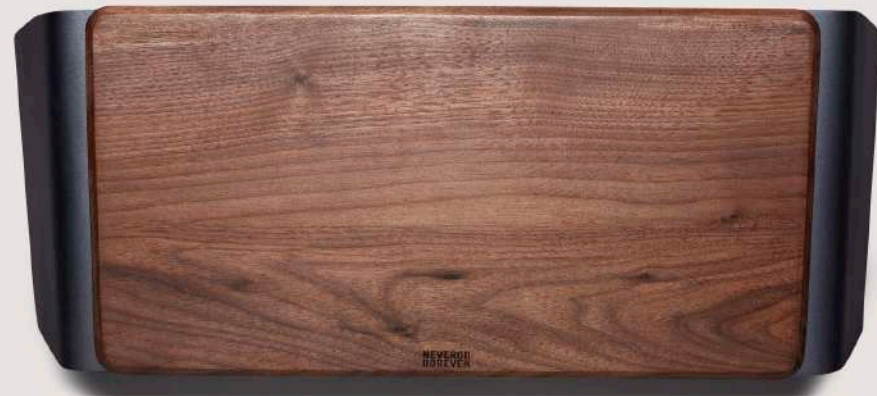

reddot winner 2022

“Functionally
designed with
exquisite material
combination”

JURY STATEMENT,
RED DOT DESIGN AWARD 2022

FEATURED IN

Esquire

dezeen

GadgetFlow

Color Variants

WALNUT

MATERIALS

AMERICAN SOLID WALNUT
SPACE GRADE ALUMINIUM

COLOR TONE

NATURAL WALNUT BROWN (WOOD)
ANTHRACITE DARK GREY (METAL)

BLACK OAK

MATERIALS

SOLID OAK
SPACE GRADE ALUMINIUM