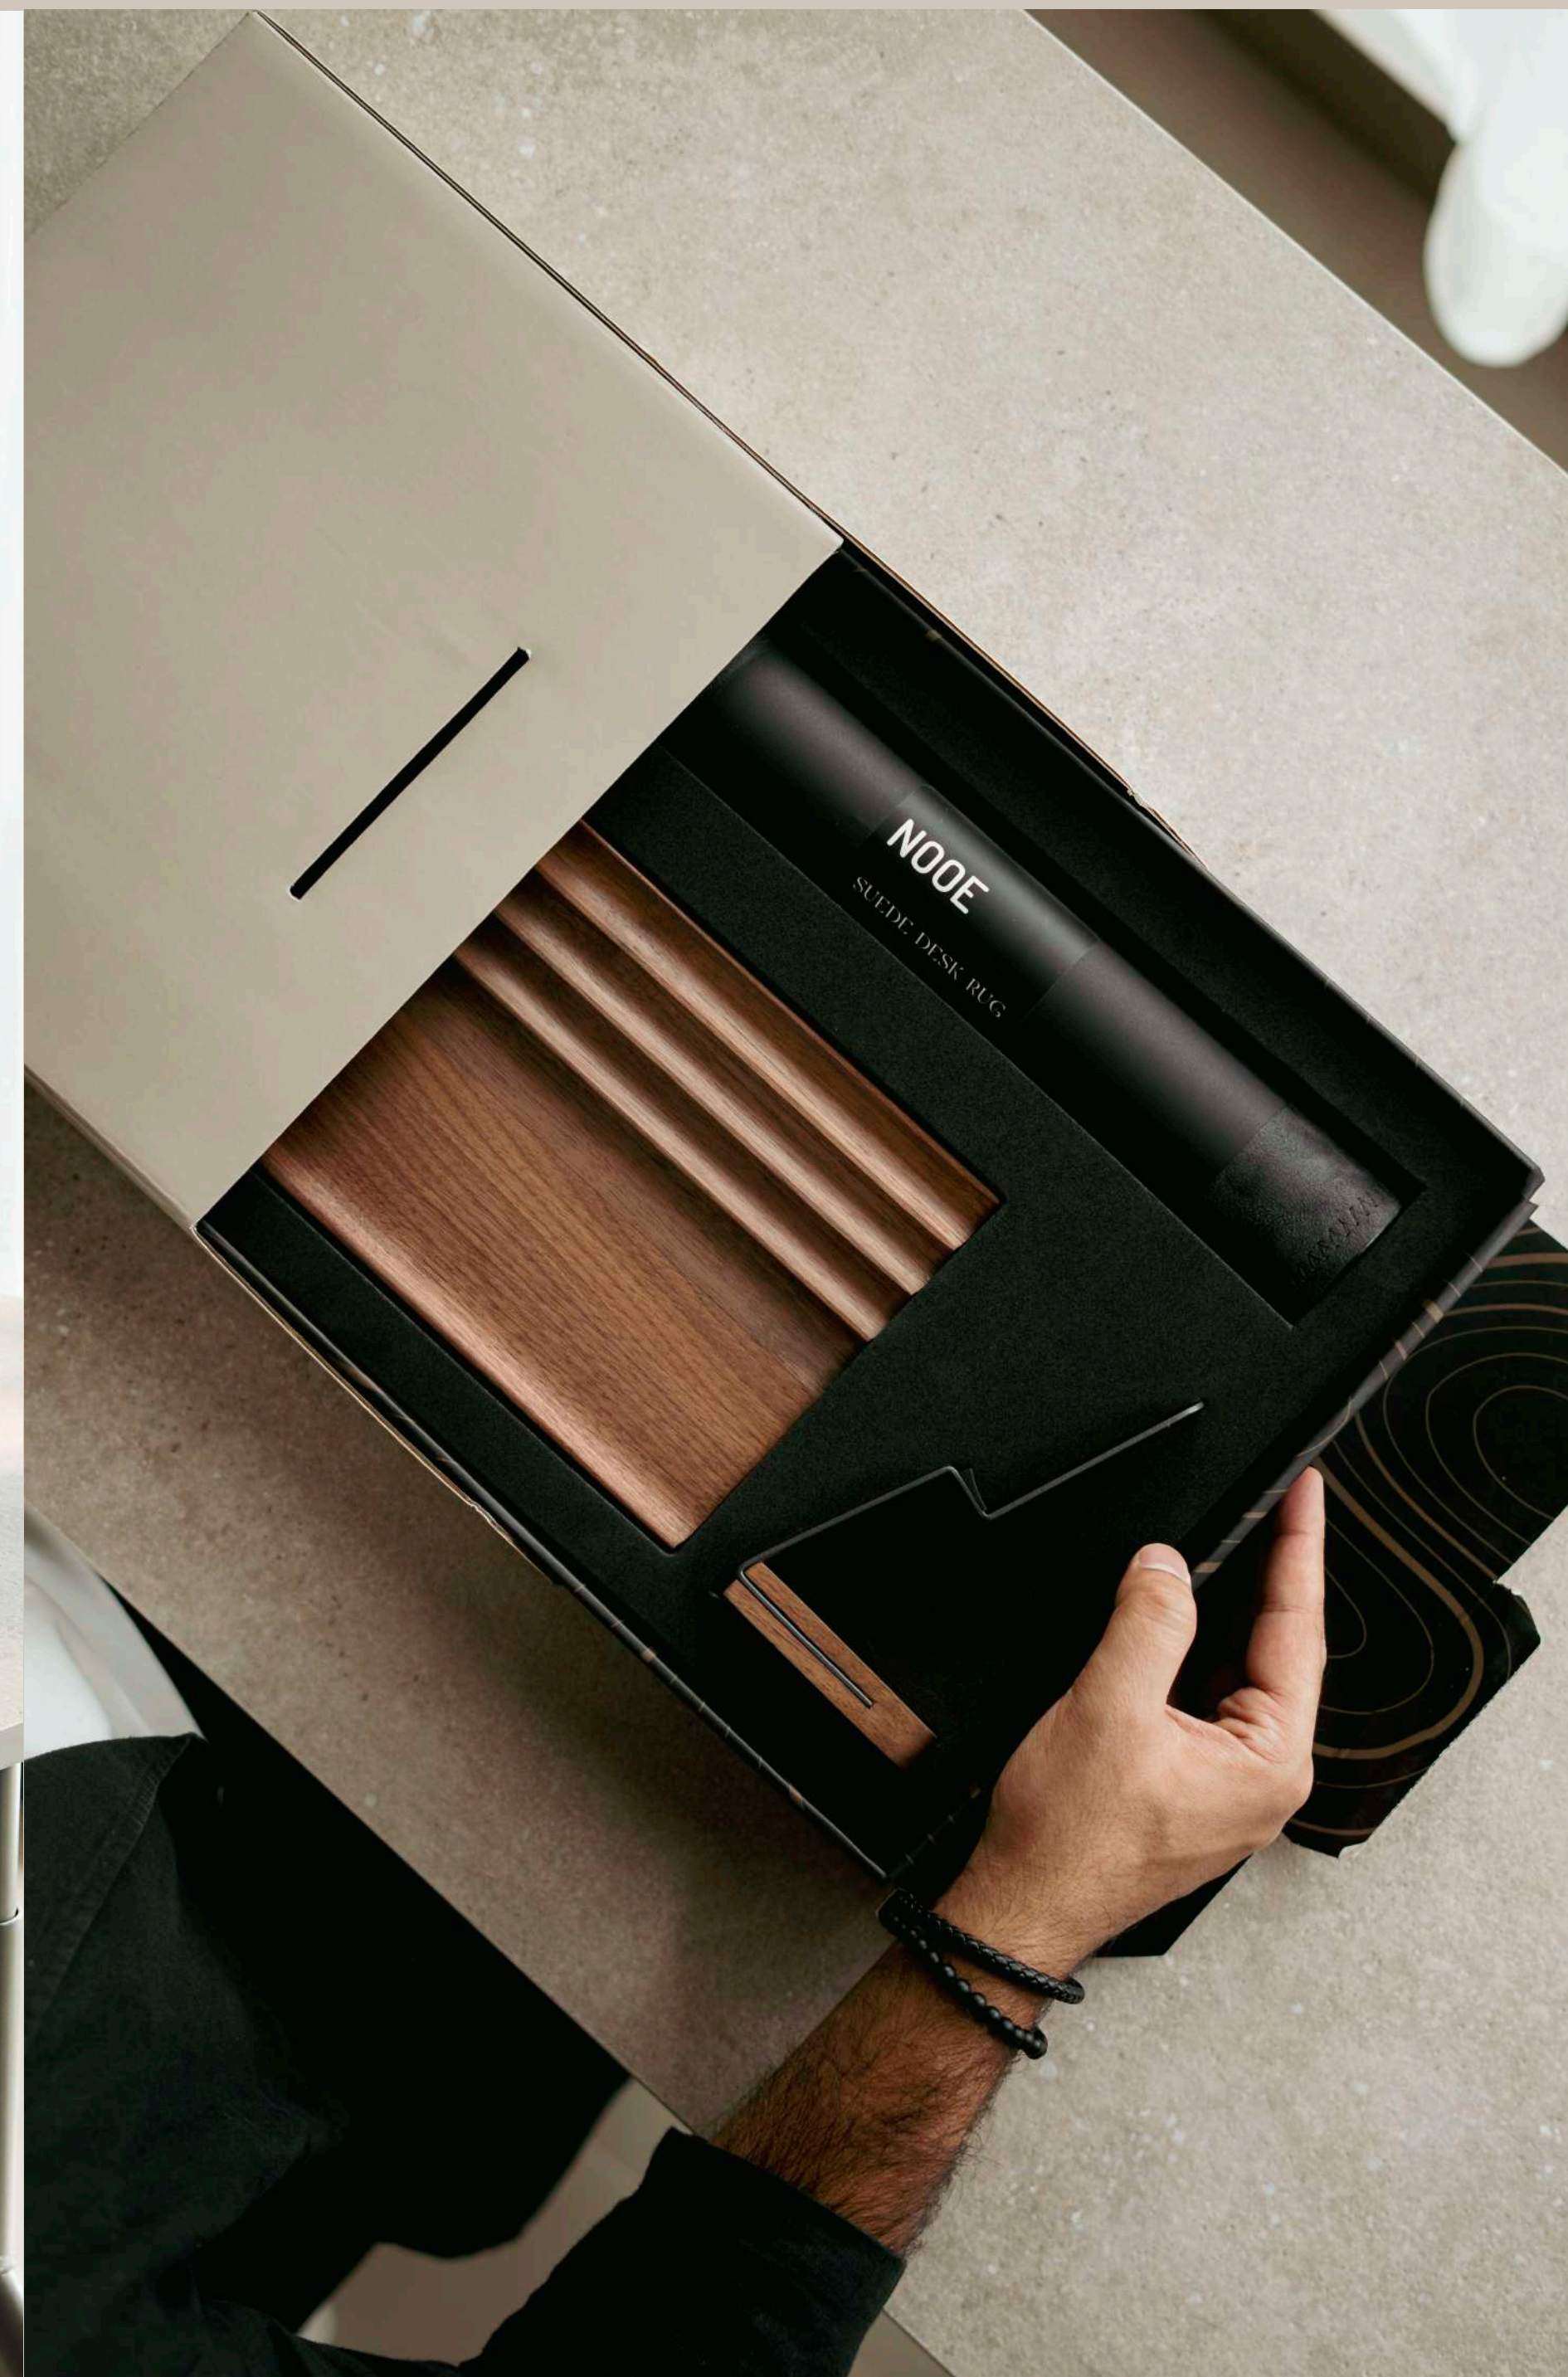

CONFIG LIL

Set of 3, featuring
Exhibit Desk
Organiser,
Suede Desk Rug &
Hands-on Mobile
Stand