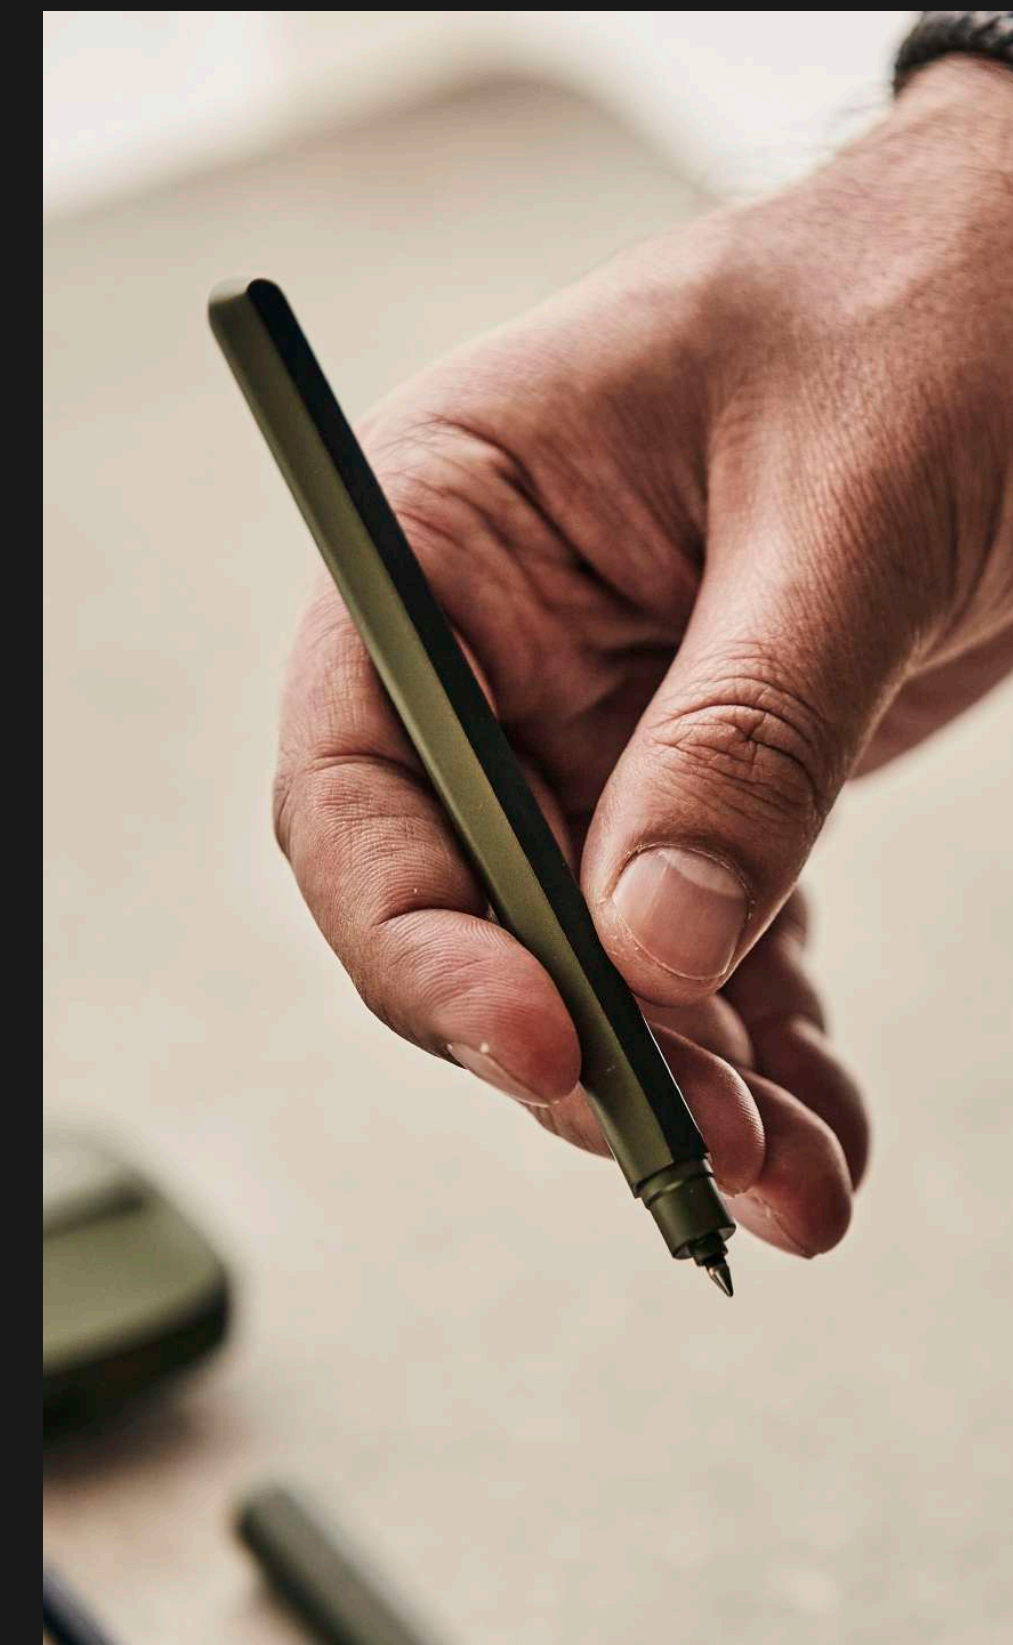

BENTO JOT

12 PRODUCT SYSTEM

Almost everything you need for your creative workflow. We have designed 12 stationary objects, all packed in custom stacking trays; with each product in its placeholder.

ØVERSTE

BLADE AL PEN
MONOGRAPH JOURNAL

MEZ

ATTACHÉ ORGANISER

BASE

SLICKY NOTE
DIPPED PENCILS
DRAFT SCISSOR
MEASURING TAPE
LOGO PINS

AL RULER
GEO ERASER
WASHI TAPE
GLUESTICK