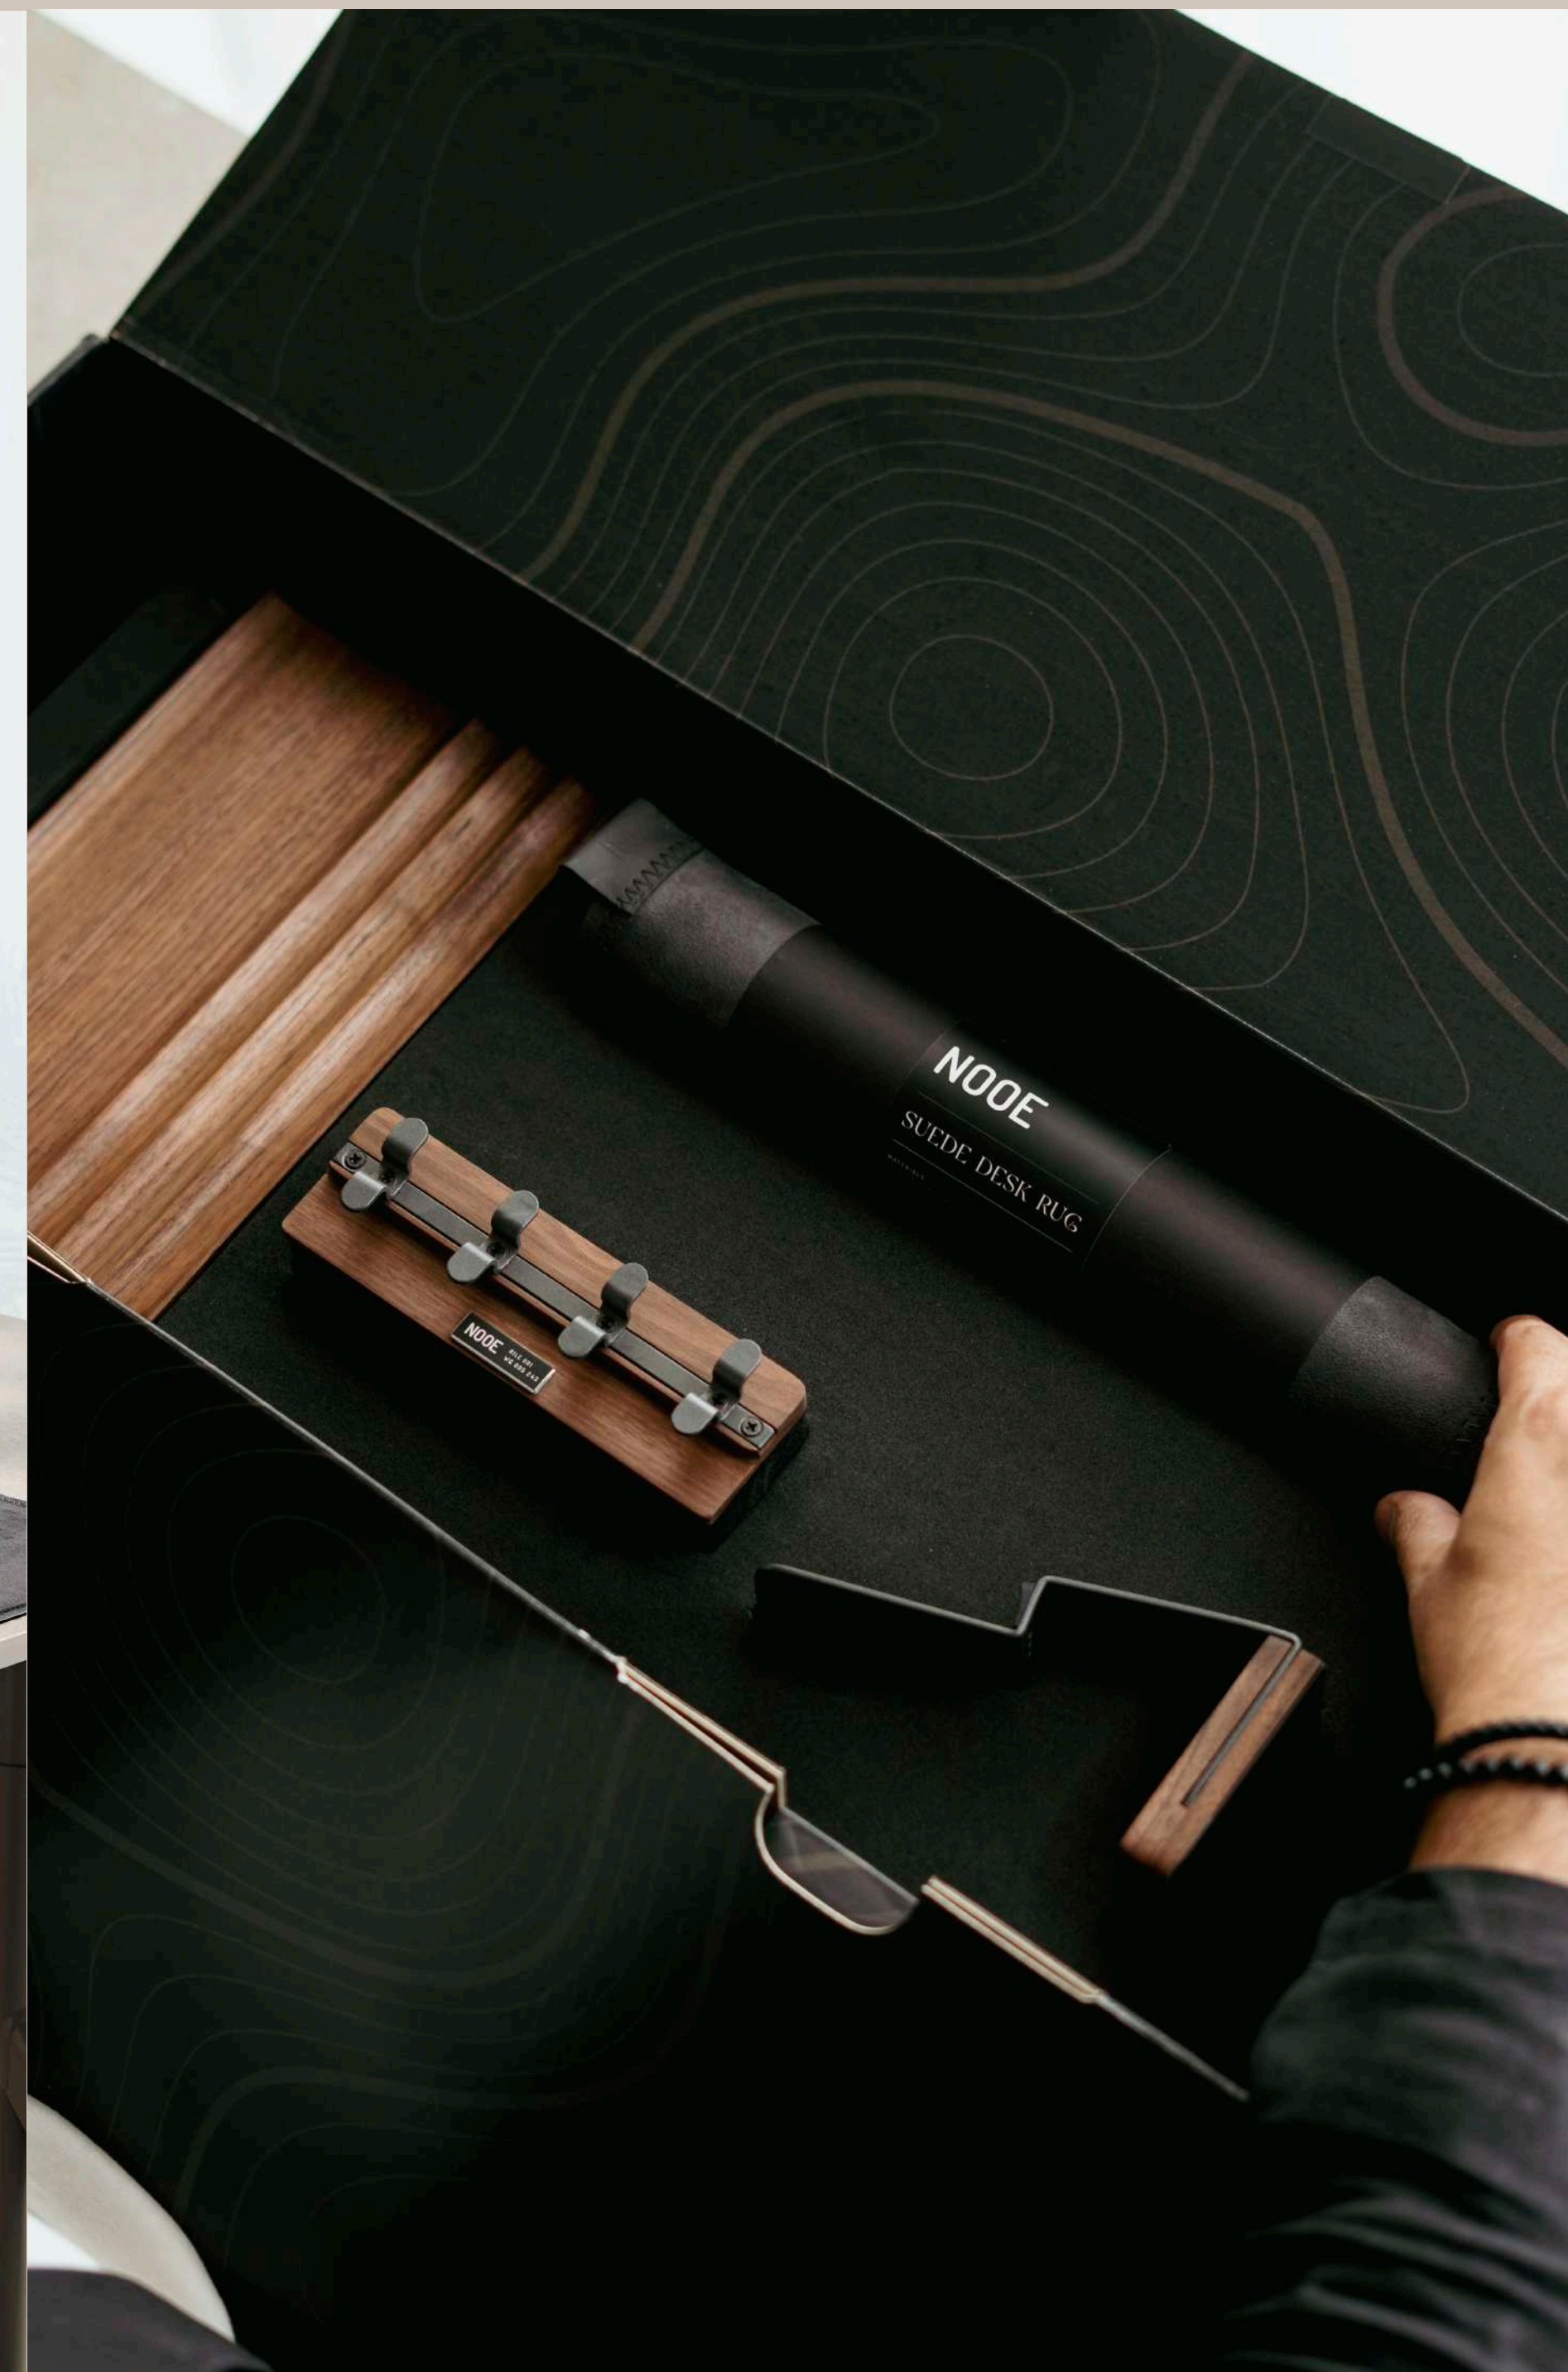

CONFIG 01

Set of 5, featuring
Anywhere Laptop Stand,
Suede Desk Rug,
Hands-on Mobile Stand,
Exhibit Desk Organiser &
Wire Governor

reddot winner 2022