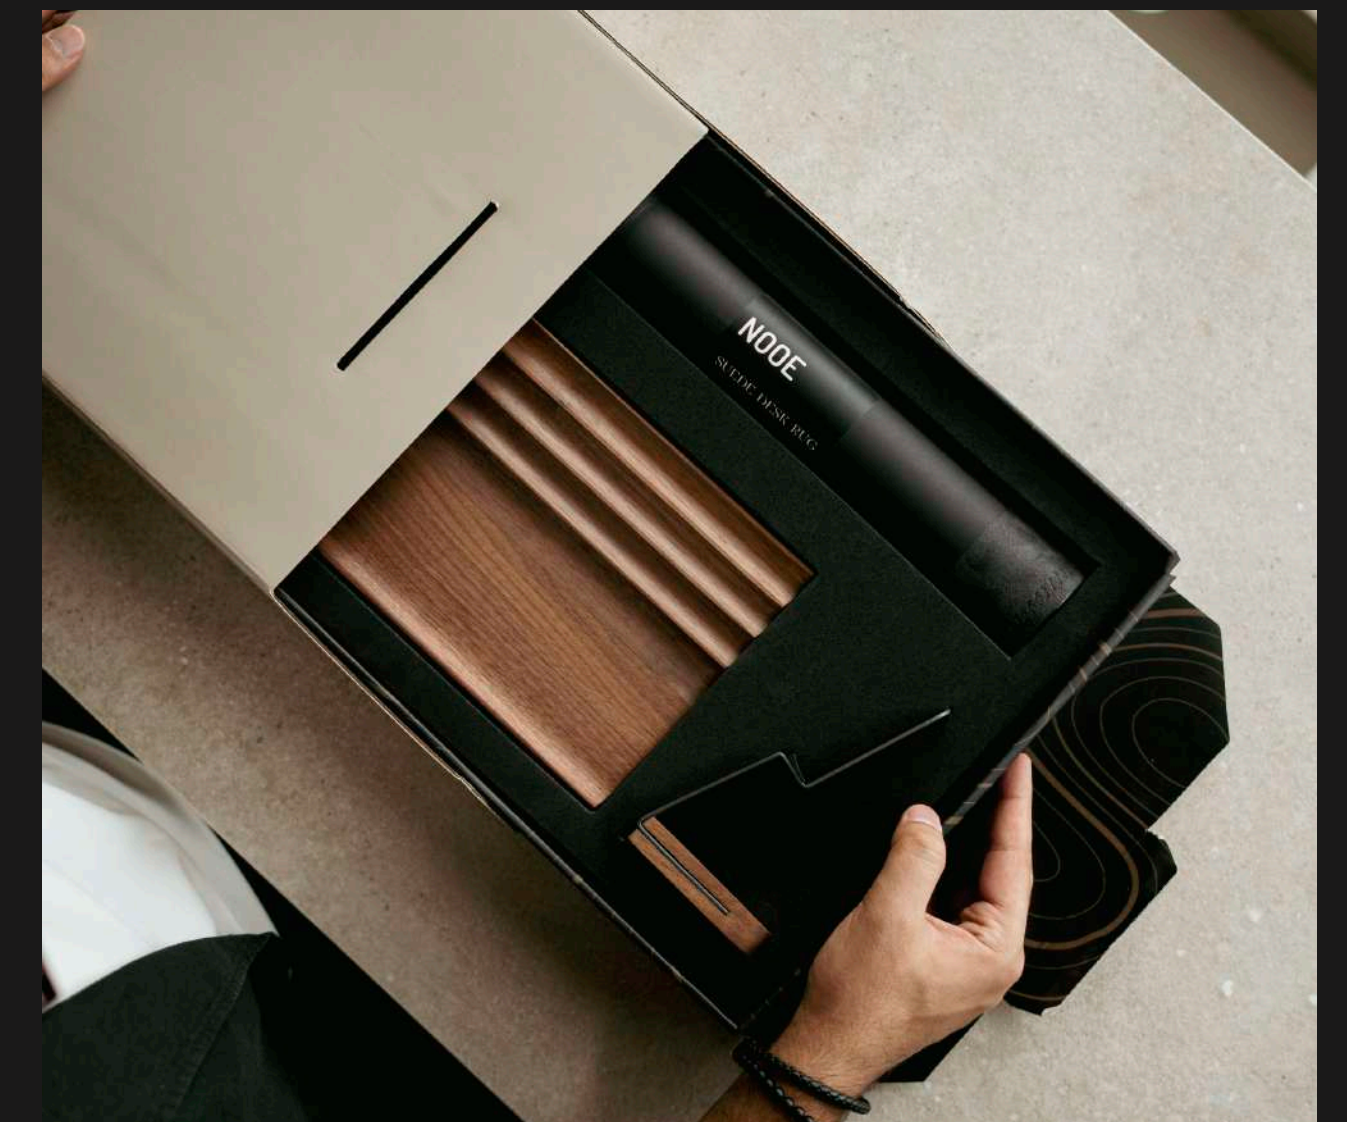

Care Package For

CREATIVE GANGSTERS,
MOVERS, DOERS &
MODERN ARTISTS

It's not just about how things are done, but how things are done better. The art of the process is imperative.