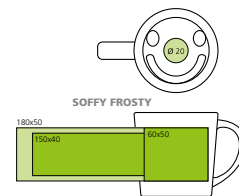

95381 • GB SOFFY

Paper gift box. Sold exclusively with our mugs.

⊘ 9,5x9x9,5 cm

SR - 30x60 mm

61