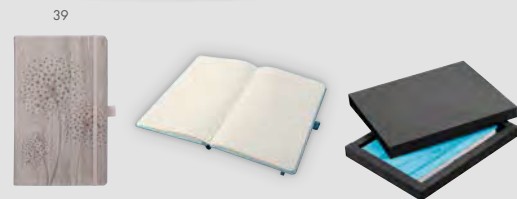

### 53357 • DANDELION

Notepad with elastic band, inserted pocket and loop for writing accessories, 240 lined pages, format A5.

▮ 13x21 cm  
✂ DP - 323x45 mm

03

**66442 • NORA**

Organizer from imitation leather with 8-digit dual calculator and ruler (14 cm), planning calendar and lined notepad (19 pages). Cell battery included.