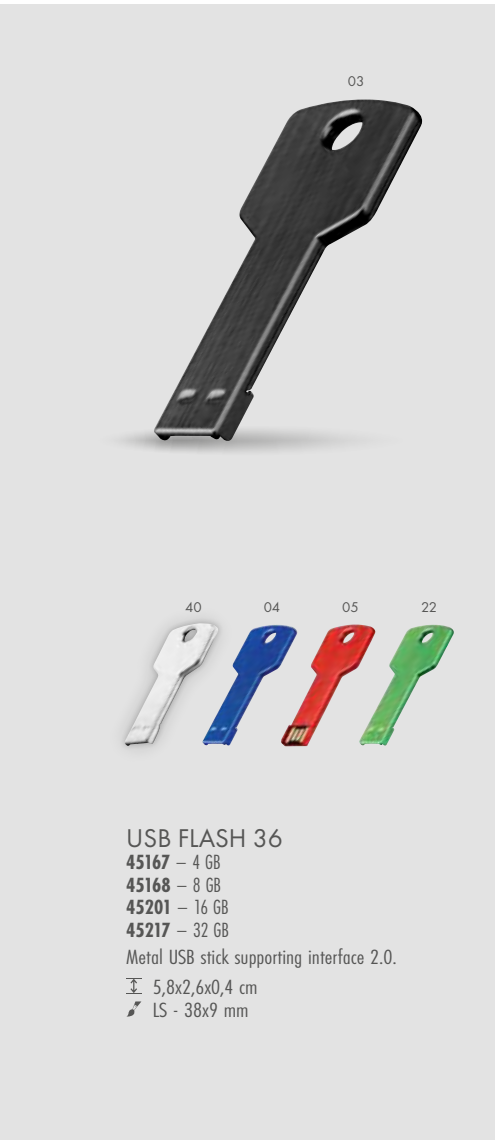

### SWIVEL

▮ LS - 26x13 mm

61

**45298 • USB BOX III**

Plastic box for USB stick with magnetic closure.  
Suitable for USB FLASH 36.

☒ 9,3x2x4,5 cm

✂ PD - 50x25 mm

03