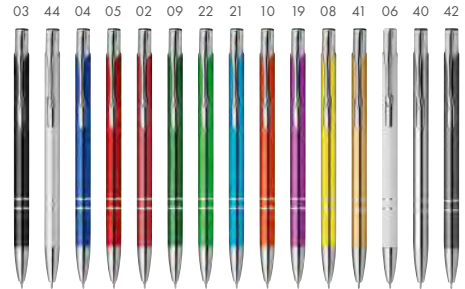

Metal ball pen with blue refill.

∅ 1x13,8 cm  
 LS - 55x6 mm

**12514 • OLEG DOMING**

Metal ball pen with blue refill. Suitable for 3D label.

∅ 1x13,8 cm

DM - 39x5 mm

**13577 • OLEG SLIM**

Metal ball pen with blue refill. Tip thickness 0.5 mm, refill with low viscosity.