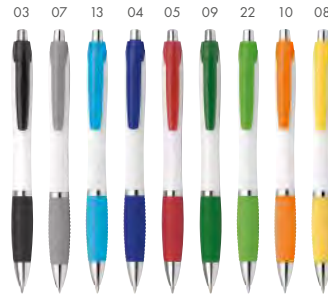

12653 • DARBY

Plastic ball pen with rubber grip and blue refill.

∅ 1,2x14,2 cm

PD - 50x7 mm