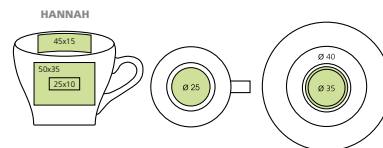

☞ FI - 50x50 mm

**95223 • GB HANNAH**

Paper gift box. Sold exclusively with our mugs.

▮ 9,8x13x13 cm

✂ SR - 100x100 mm

**04347 • HANNAH**

Ceramic cup and saucer, volume 150 ml.

▮ cup ø 8,4x7,6 cm, saucer ø 13x2,9 cm