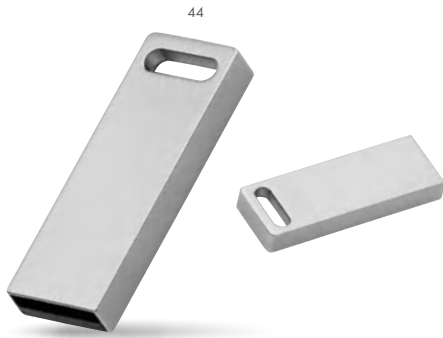

USB FLASH 52

45337 – 4 GB
45338 – 8 GB
45339 – 16 GB
45340 – 32 GB

Metal USB stick. Supporting interface 2.0.

± 3,5x0,5x1,2 cm
↗ LS - 25x9 mm