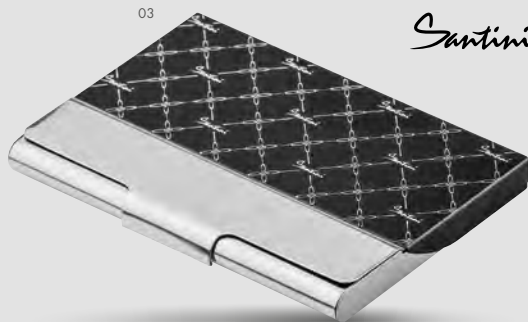

### 53430 • STRIPES CLASSIC

Notebook with elastic band, inserted pocket and loop for writing accessories, 240 lined pages, format A5. Pages have gold edges.

13x21 cm  
HS - 40x30 mm

03

*Santini*