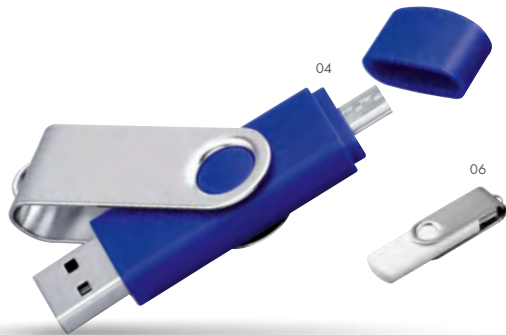

USB FLASH 45

- 45224 – 4 GB
- 45225 – 8 GB
- 45226 – 16 GB
- 45227 – 32 GB

Metal USB stick with plastic body and OTG Micro USB, supporting interface 2.0.

± 6,9x0,8x1,7 cm
↗ LS - 26x13 mm