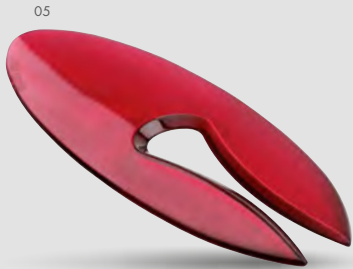

05

04

63441 • LETTER

Plastic letter opener.

☰ 13,4x0,4x3,9 cm

✂ PD - 45x15 mm