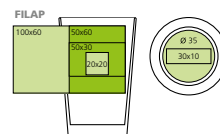

94116 • FARIS

Plastic coaster with bottle opener.

☒ 8,2x8,2x0,4 cm

✂ UV - 80x45 mm

DIGITAL PRINT

61