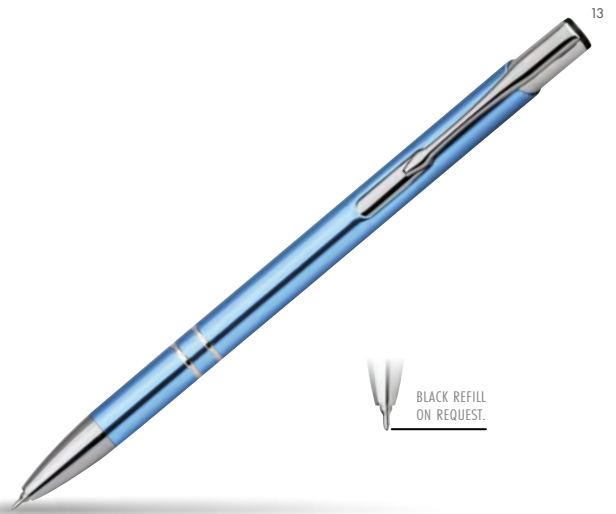

12514 • OLEG DOMING

Metal ball pen with blue refill. Suitable for 3D label.

∅ 1x13,8 cm

DM - 39x5 mm

13577 • OLEG SLIM

Metal ball pen with blue refill. Tip thickness 0.5 mm, refill with low viscosity.

∅ 0,8x13,8 cm

LS - 55x5 mm

12596 • OLEG SET

Set of metal ball pen and mechanical pencil in plastic box, blue refill.

∅ box 17,4x2,2x4,6 cm

LS - 55x6 mm