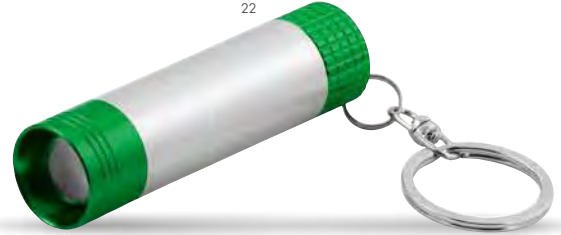

### 21099 • MILDRED

Metal LED torch with 9 LEDs and textile loop.  
Batteries AAA (3x) not included.

∅ 2,6x9,1 cm  
LS - 28x10 mm

**NEW**

22

03

14

05