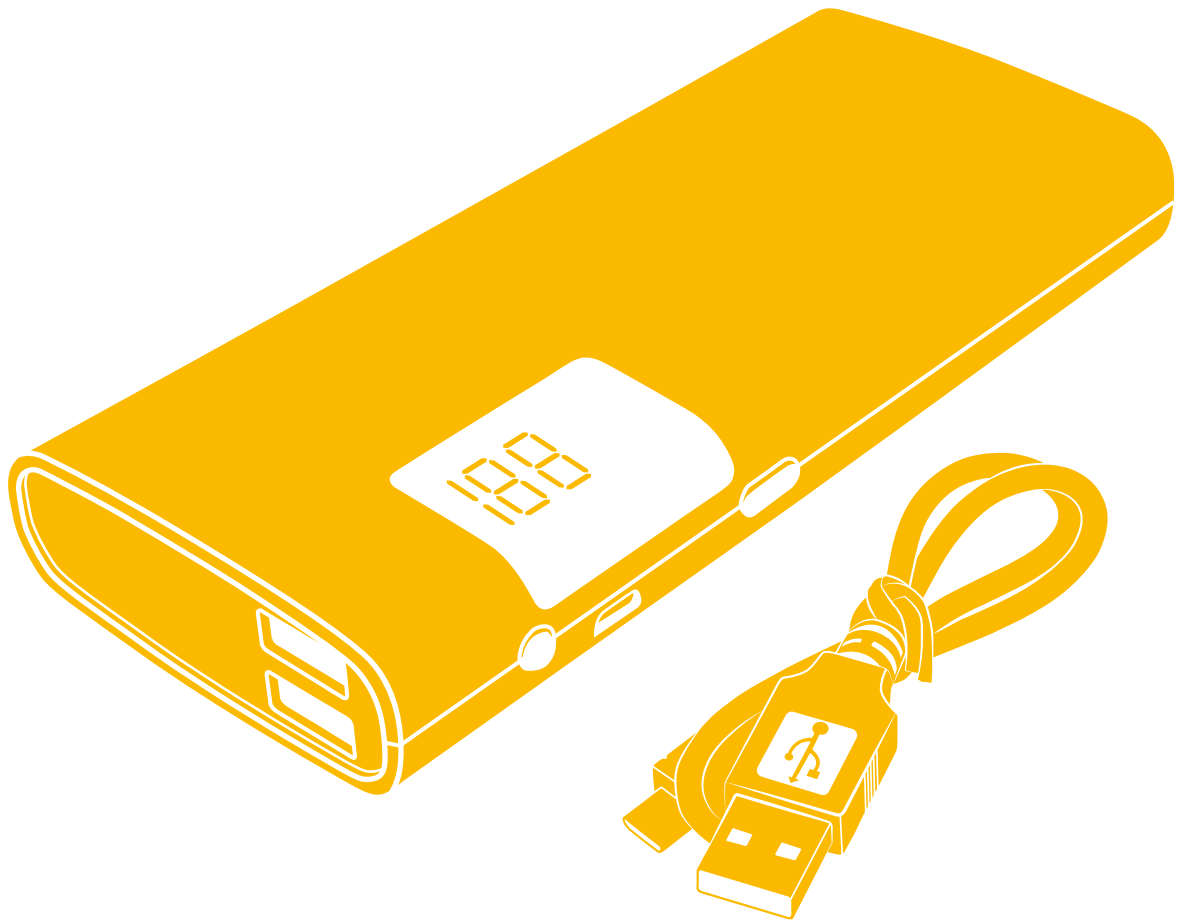

IT ACCESSORIES

wireless chargers, power banks, portable speakers, audio headphones,
smart watch, USB flash drives, IT accessories

57-86