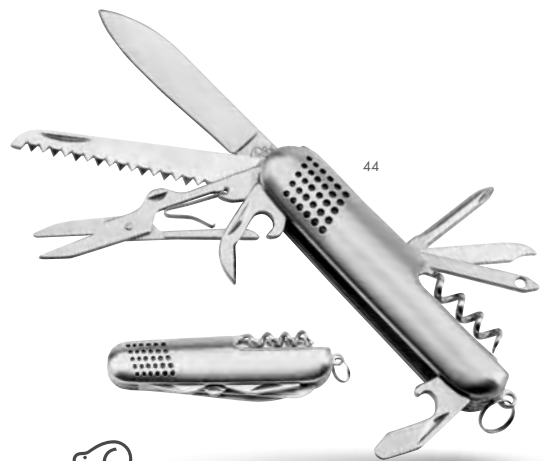

82444 • SILVESTER

Pocket knife with 9 functions, made of stainless steel.
Suitable pouch MAN II 72159-03.

closed 8,8x1,3x2,5 cm
LS - 50x9 mm