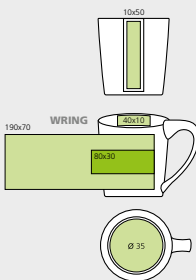

06

04375 • WRING

Porcelain mug, volume 380 ml, with groove for tea-bag wringing.

± ø 8,5x8,8 cm

✂ FI - 70x70 mm

SUITABLE FOR WRING AND SUBLIM

06

95386 • GB WRING

Paper gift box. Sold exclusively with our mugs.

± 11x10x11 cm

✂ SR - 40x70 mm

05

22

04382 • CHUBBY

Ceramic mug, volume 490 ml.

± ø 11x8,3 cm

✂ FI - 100x40 mm

06

95389 • GB CHUBBY

Paper gift box. Sold exclusively with our mugs.

± 13x8,7x12,8 cm

✂ SR - 40x50 mm