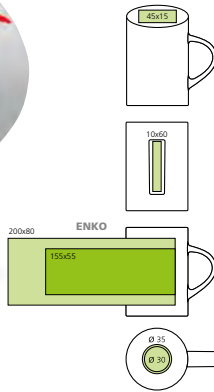

06

04396 • ENKO

Ceramic mug, volume 330 ml.

$\varnothing$ 7,4x10,6 cm

SR - 70x80 mm

SUITABLE FOR ENKO AND NELS

06

95409 • GB ENKO

Paper gift box. Sold exclusively with our mugs.

$\varnothing$ 9,2x11,3x9,3 cm

SR - 35x80 mm

44

04371

44

06

06

04369

DIGITAL PRINT

SUBLIM

200x85

SUITABLE FOR WRING AND SUBLIM

06

95386 • GB WRING

Paper gift box. Sold exclusively with our mugs.

$\varnothing$ 11x10x11 cm

SR - 40x70 mm