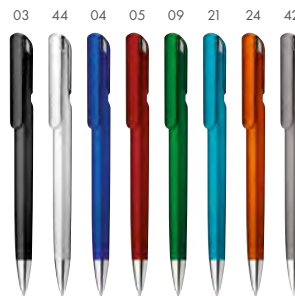

12496 • MAYON

Plastic ball pen with blue refill.

∅ 1x14 cm

PD - 50x7 mm