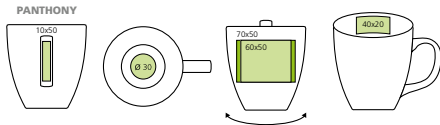

04403 • PANTHONY MAT

Porcelain mug with hydroglaze, suitable for sandblasting, volume 460 ml.

∅ 9,5x10 cm
Fl - 60x50 mm