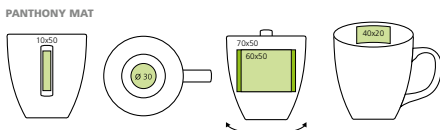

04402 • PANTHONY

Porcelain mug with hydroglaze, suitable for sandblasting, volume 460 ml.

∅ 9,5x10 cm
Fl - 60x50 mm

04403 • PANTHONY MAT

Porcelain mug with hydroglaze, suitable for sandblasting, volume 460 ml.

∅ 9,5x10 cm
Fl - 60x50 mm