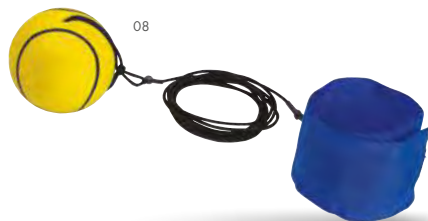

01009 • BALL

Plastic boomerang ball with textile bracelet.

∅ 6 cm
DP - 60x40 mm