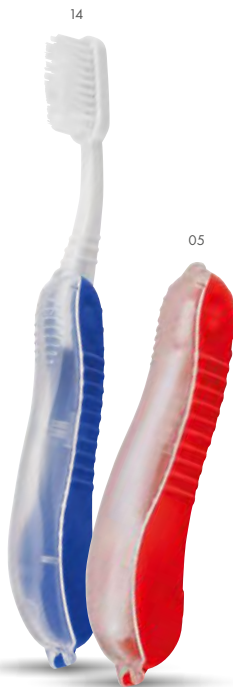

98114 • TOMER

PU foam earplugs in a plastic box.

⊠ ø 1,4x2,6, box 3,5x3,5x1,5 cm

✂ PD - 20x20 mm

71026 • BRUSH

Plastic foldable toothbrush.

⊠ folded 11x2,5x2 cm, unfolded 18x2,5x2 cm

✂ PD - 30x7 mm

71025 • VANCE

Cleaning roller for textile.

⊠ ø 2,5x11,7 cm

✂ PD - 50x12 mm