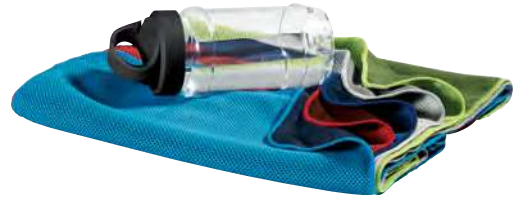

21

22

01359 • SHAKEPRO

Plastic sports shaker, volume 600 ml. Bottle includes a stainless steel spiral ball for easier mixing of protein beverages. Container in the bottom part of the bottle is suitable for storing tablets, capsules or powders.

∅ 9,3x22,3 cm
PD - 20x30 mm

05

NEW

13

14

26

06

99967 • KALISTO

Cooling towel in a plastic sports bottle.

∅ 6,5x12,5 cm, towel 30x80 cm
TR - 100x100 mm