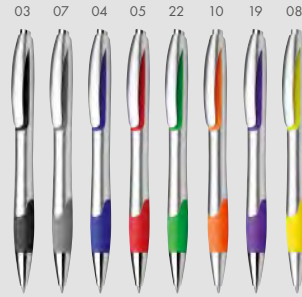

12579 • MILEY SILVER

Plastic ball pen with rubber grip and blue refill.
Tip thickness 0,7 mm, low-viscosity refill.

∅ 1,1x14 cm
PD - 50x4 mm