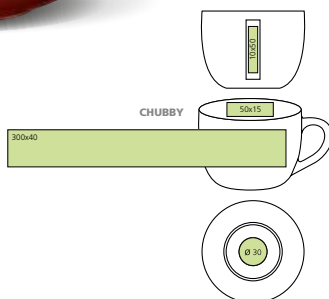

04382 • CHUBBY

Ceramic mug, volume 490 ml.

± ø 11x8,3 cm

✂ FI - 100x40 mm