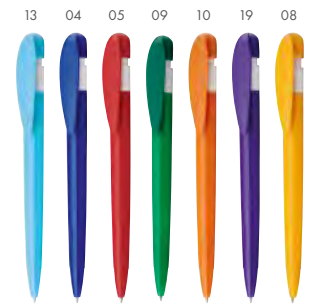

DM - 50x10 mm

**12303 • TRICIA**

Plastic ball pen with blue refill.

∅ 1,1x14,7 cm

PD - 35x5 mm

 BLACK REFILL  
ON REQUEST.

**12457 • CANDIS**

Plastic ball pen with blue refill.