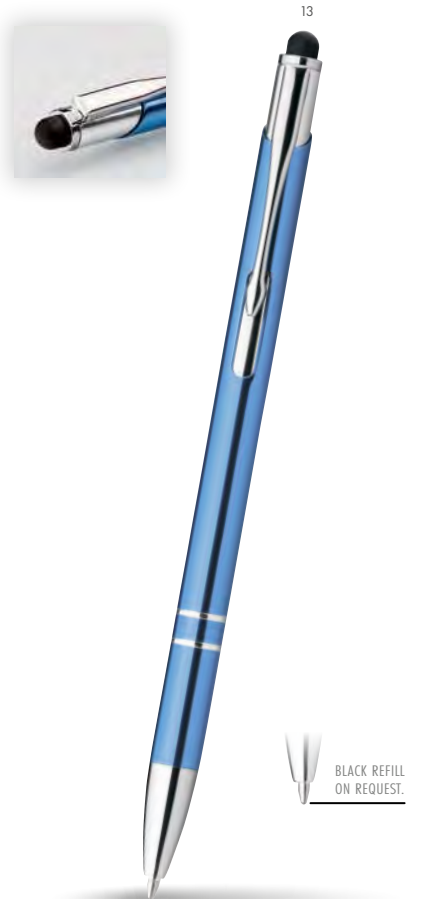

BLACK REFILL
ON REQUEST.