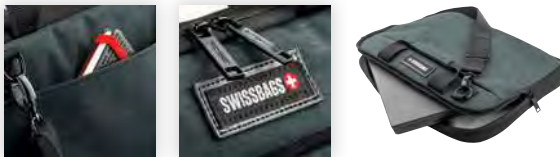

SWISSBAGS +

57