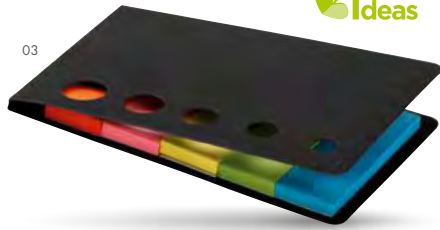

03

00

06

60

53371 • MAGDA

Colour sticky notes (28 notes/colour) in eco-friendly paper cover.

⊥ 5,5x8,2x0,3 cm

✂ PD - 55x25 mm

53388 • MISU

Neon colour film sticky notes (25 notes/colour).

⊥ 7,5x5 cm

✂ ST - 60x40 mm

NEW

60

06

03

93794 • TRIANGULOS

Set of colour sticky notes (25 notes/colour) in eco-friendly paper cover.

⊥ 10,4x9,2x0,4 cm

✂ PD - 40x30 mm

03

06

60

53370 • DEVITO

Colour sticky notes (25 notes/colour) in eco-friendly paper cover.

⊥ 8,1x8,5x0,5 cm

✂ PD - 50x15 mm