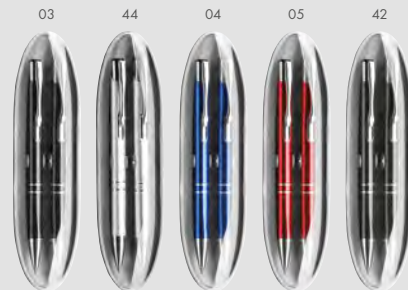

12596 • OLEG SET

Set of metal ball pen and mechanical pencil in plastic box, blue refill.

∅ box 17,4x2,2x4,6 cm

LS - 55x6 mm