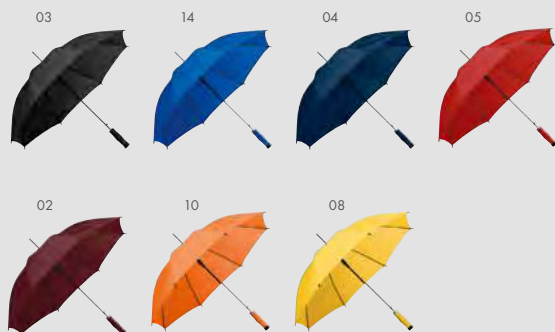

### 31101 • AUTOMATIC

Polyester umbrella with automatic opening and wooden handle, 8 panels.

∅ 100x90 cm

TX - 200x120 mm