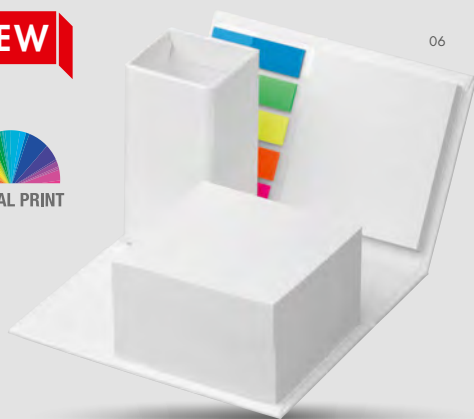

### 53434 • SHENNA

Set of sticky notes with pencil stand in a folding paper cube.  
Contains white papers 7,5x7,5 cm (380 sheets), neon colour stickers  
(25 sheets/colour), white 6,8x7,4 cm adhesive papers (50 sheets).