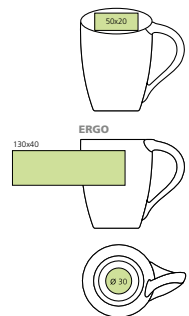

95408 • GB ERGO

Paper gift box. Sold exclusively with our mugs.

▮ 10,3x11x10,3 cm

✂ SR - 35x80 mm

06