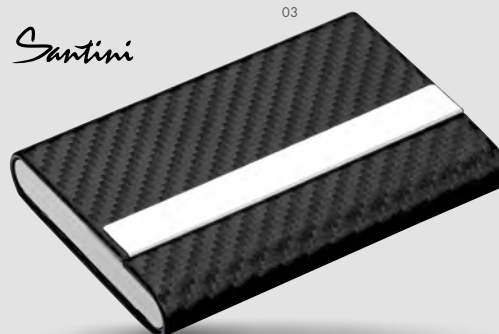

51041 • MILLARD

Metal business card holder with elements from imitation leather in paper gift box.

▮ box 9,5x6,4x1,2 cm
✂ LS - 80x8 mm

Santini

03