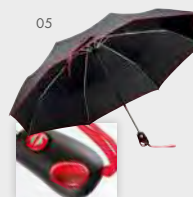

06

14

05

09

22

11

08

31130 • DRIZZLE

Folding polyester umbrella with open/close system, plastic handle and pouch, 8 panels. Folded ø 5x29 cm.

☒ ø 95x55 cm

☒ TX - 200x100 mm

00

31144 • MEDLEY

Folding polyester umbrella with open/close system, plastic handle and pouch, 8 panels. Folded ø 6x32 cm.

☒ ø 89x58 cm

☒ TX - 200x100 mm