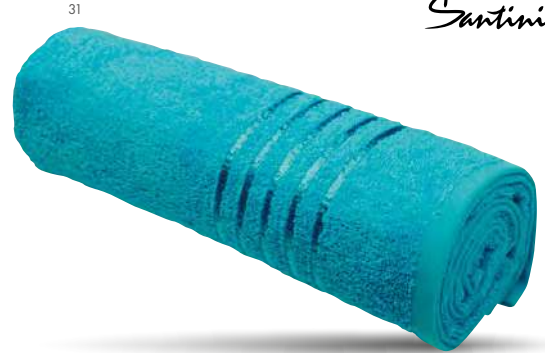

NEW

98377 • CEBU

Microfiber sports bath towel, 250 g/m².

± 75x150 cm

EB - 280x100 mm

Santini

Santini

33162 • TROPIC I

Cotton terry towel, 400 g/m².

± 50x100 cm

EB - 280x100 mm

33163 • TROPIC II

Cotton terry bath towel, 400 g/m².

± 70x140 cm

EB - 280x100 mm