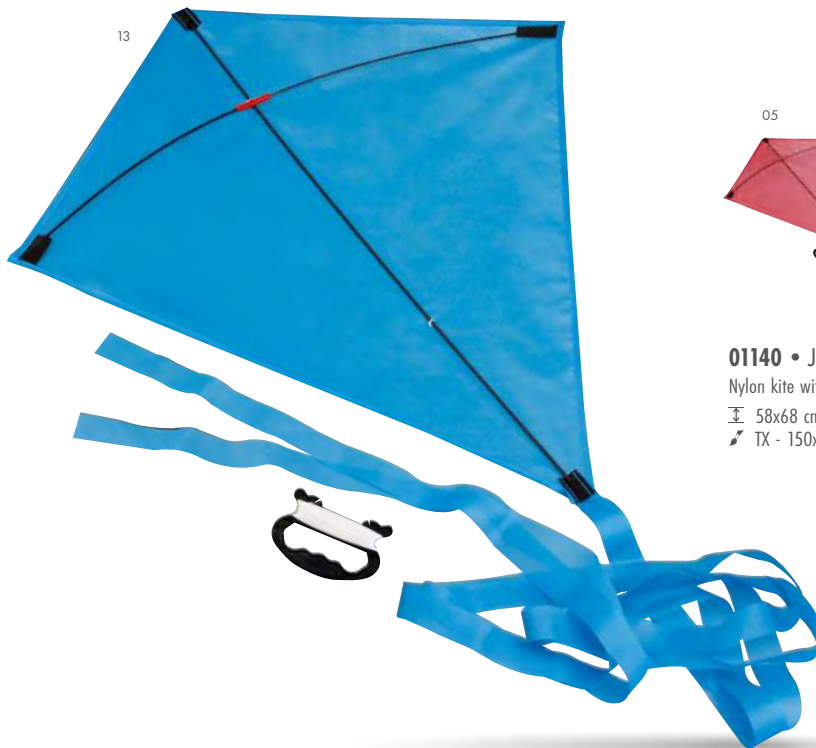

01140 • JOHN

Nylon kite with plastic supplements.

☒ 58x68 cm

🔪 TX - 150x180 mm