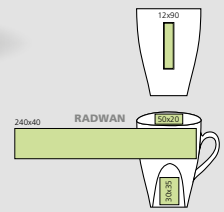

06

95405 • GB RADWAN II

Paper gift box. Sold exclusively with our mugs.

▮ 11x12,5x9 cm

✂ SR - 40x90 mm

04

22

08

06

04208 • RADWAN

Ceramic mug, volume 430 ml. Colour 06 – from porcelain.

▮ ø 8,5x11,5 cm

✂ FI - 80x40 mm

SUITABLE FOR ERGO AND LISETTA

06

95408 • GB ERGO

Paper gift box. Sold exclusively with our mugs.

▮ 10,3x11x10,3 cm

✂ SR - 35x80 mm

06

04395 • ERGO

Ceramic mug, volume 360 ml.

▮ ø 8,3x10,3 cm

✂ FI - 70x40 mm