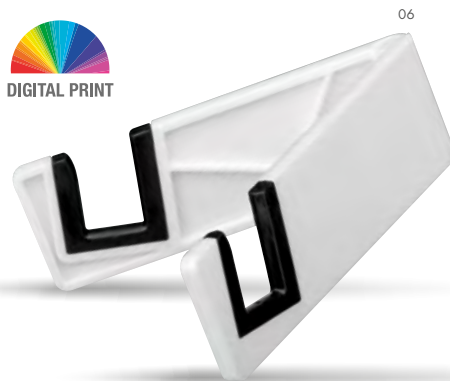

Plastic mobile phone holder with display cleaner.

± 4,7x4,7x1 cm  
 ↗ PD - 30x20 mm

**45196 • RAILY**

Foldable plastic stand for mobile phone or tablet.

± 9x0,9x3 cm  
 ↗ PD - 50x25 mm

**45315 • OCULARS**

Adjustable virtual reality glasses from plastic in plastic box.