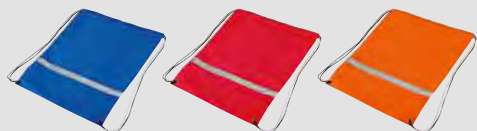

DIGITAL PRINT

66

14

05

24

72412 • SAFER

Polyester bag with reflective strap, 210D. This is a promotional product.

☒ 38x45 cm

✂ TX - 260x160 mm

DIGITAL PRINT

14

03

07

13

05

02

22

10

08

06

72411 • GARU

Polyester bag. 1 main and 1 additional pocket, opening for earphones.

☒ 34x42 cm

✂ TX - 170x100 mm