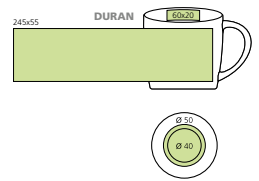

04406 • VERNON

Ceramic mug, volume 360 ml.

⌘ ø 8,8x8,4 cm

✂ FI - 70x55 mm