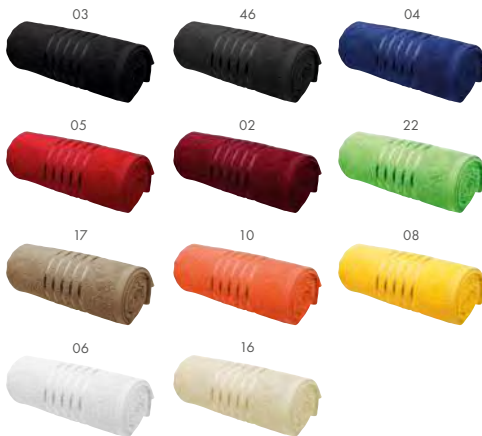

NEW

98377 • CEBU

Microfiber sports bath towel, 250 g/m².

± 75x150 cm

EB - 280x100 mm

Santini

Santini

33162 • TROPIC I

Cotton terry towel, 400 g/m².

± 50x100 cm

EB - 280x100 mm

33163 • TROPIC II

Cotton terry bath towel, 400 g/m².

± 70x140 cm

EB - 280x100 mm