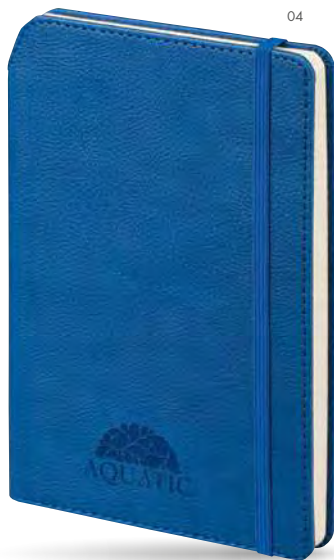

53415 • MORIAH

Notepad with elastic band and a space for ball pen on the spine of notepad, 192 lined pages, format A5.

± 14x21 cm

✂ HS - 50x30 mm