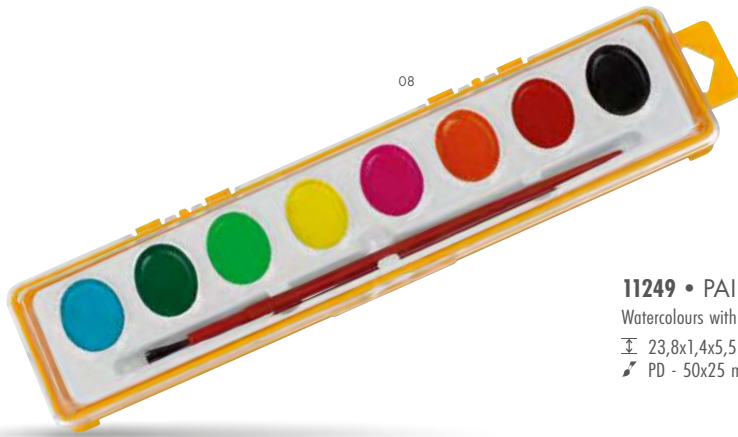

08

11249 • PAINTER

Watercolours with plastic paintbrush.

± 23,8x1,4x5,5 cm

✂ PD - 50x25 mm