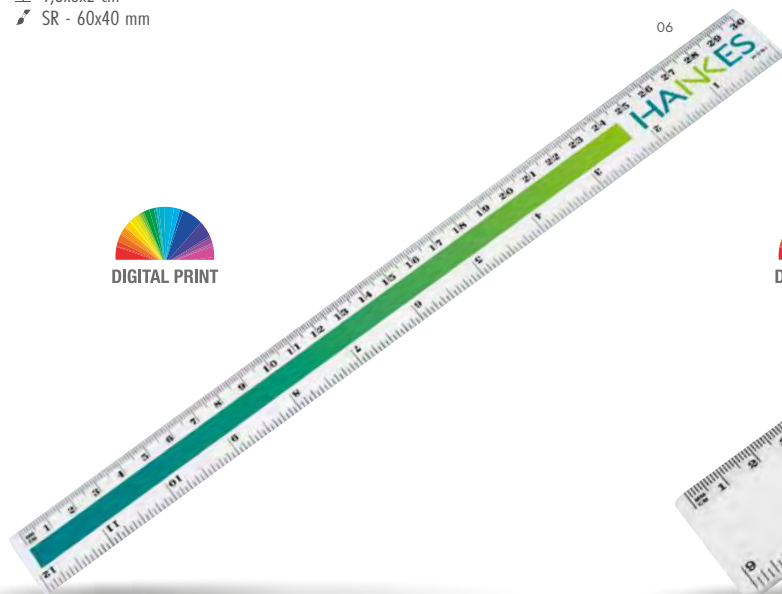

▮ 9,3x6x2 cm  
 ⚡ SR - 60x40 mm

**63432 • RULER**

Plastic ruler 30 cm.

▮ 30,5x3,2x0,3 cm  
 ⚡ UV - 300x10 mm

**63442 • CLIPBOX**

Plastic box for office clips, rotating ball with magnet for pulling out the clips. Coloured clip.