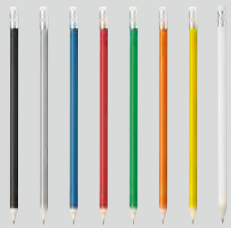

## KIDS, GAMES

pencils, crayons, chinks, toys and games,  
board games, kids bags

---

**313-328**

60

03 07 04 05 09 10 08 06

**13907 • FREJA**

Pencil with eraser, sharpened.