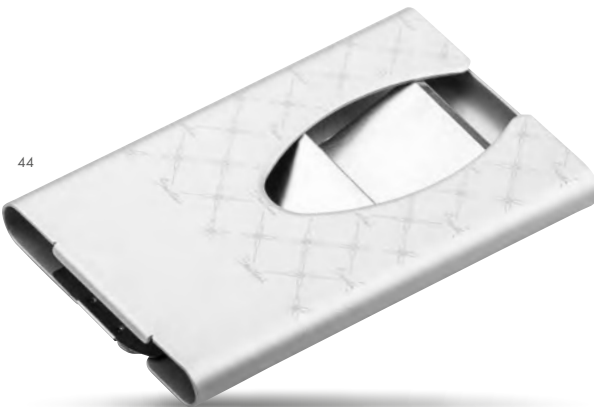

### 51041 • MILLARD

Metal business card holder with elements from imitation leather in paper gift box.

▮ box 9,5x6,4x1,2 cm  
✂ LS - 80x8 mm

*Santini*

03

40

**53059 • WINY**

Metal business card holder with shiny surface.

▮ 9x6x0,5 cm

✂ LS - 90x8 mm

44

**51040 • KEVIN II**

Metal business card holder with matte surface.

▮ 9,5x5,7x0,5 cm

✂ LS - 90x50 mm

44