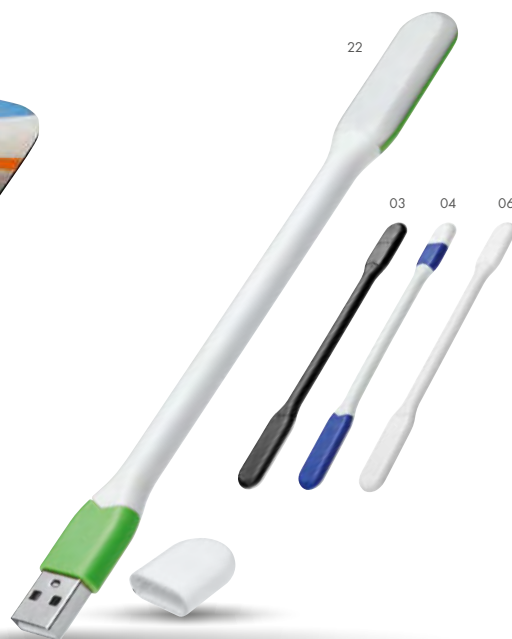

PD - 55x12 mm

06

**45290 • MICKEY**

Mouse pad with rubberised bottom layer, the top layer is from microfiber.

± 19,2x23x0,3 cm

SB - 234x195 mm

22

03

04

06

**45314 • LUMEN**

Flexible torch from silicone with 4 LEDs and touch switch and USB connector.

± 1,6x18,5x0,7 cm

PD - 33x8 mm