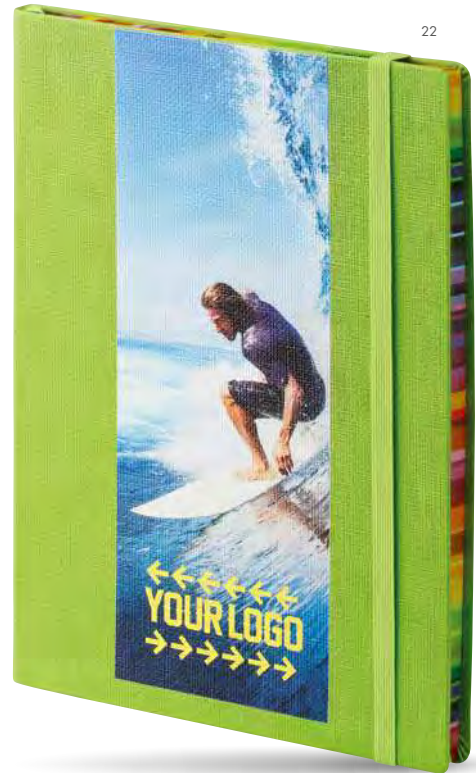

53414 • BRISA

Notebook with bookmark, 160 lined pages.

▮ 13x17 cm
✂ HS - 50x30 mm