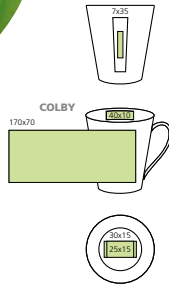

22

06

03

27

05

10

08

06

04374 • COLBY

Ceramic mug, volume 350 ml.

∅ 9x10,4 cm

Fl - 70x70 mm

95385 • GB COLBY

Paper gift box. Sold exclusively with our mugs.

∅ 10,2x11,2x10,2 cm

SR - 35x80 mm

13

05

06

04377 • CHALKIE

Ceramic mug, can be marked with chalk, volume 330 ml, including chalk.

∅ 8,1x9,6 cm

SRC - 60x50 mm