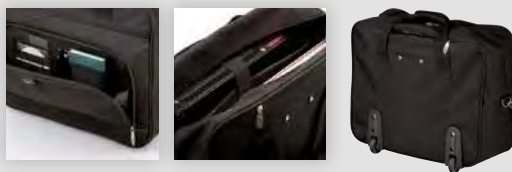

Santini

03

**72212 • THORVALD**

Polyester trolley bag with metal telescopic handle, shoulder strap, 600D.  
1 main and 4 additional pockets.

☒ 36x49x20,5 cm  
✂ TR - 140x100 mm

Santini

03

**72235 • SEAL**