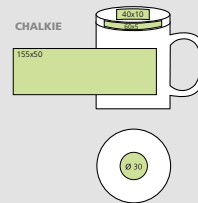

13

05

06

**04377 • CHALKIE**

Ceramic mug, can be marked with chalk, volume 330 ml, including chalk.

∅ 8,1x9,6 cm

SRC - 60x50 mm

SUITABLE FOR ERGO AND LISETTA