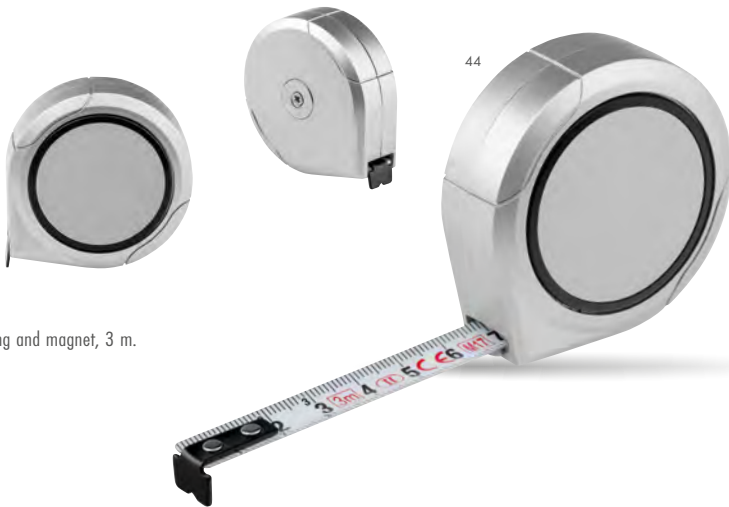

### 82052 • GULIVER

Tape measure from plastic and metal with stopping and belt clip, 5 m.  
This is a promotional product.

⊕ 7,5x7x4 cm

➤ DM - 40x37 mm