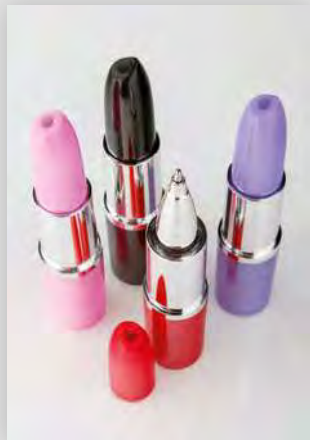

### 12529 • CORPEN

Set of plastic ball pen and mechanical pencil in paper box, blue refill.

∅ box 4,5x16,5x1,2 cm  
 PD - 45x6 mm

**12597 • LIPS**  
 Plastic ball pen with blue refill.  
 ∅ 1,8x9,8 cm  
 PD - 28x8 mm