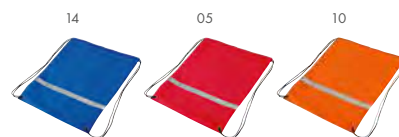

72412 • SAFER

Polyester bag with reflective strap, 210D. This is a promotional product.

± 38x45 cm

↗ TX - 260x160 mm