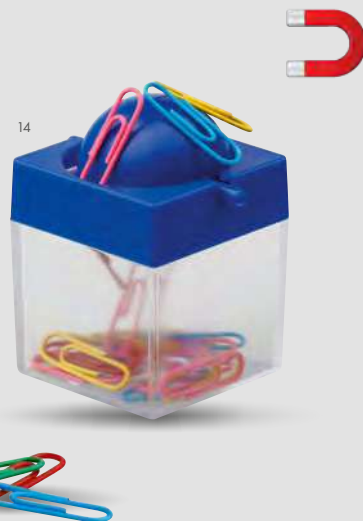

▮ 9,3x6x2 cm  
 ⚡ SR - 60x40 mm

**63432 • RULER**

Plastic ruler 30 cm.

▮ 30,5x3,2x0,3 cm  
 ⚡ UV - 300x10 mm

**63442 • CLIPBOX**

Plastic box for office clips, rotating ball with magnet for pulling out the clips. Coloured clip.