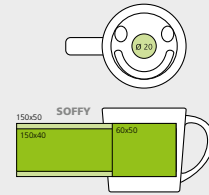

61

04363 • SOFFY

Glass mug with smiley at the bottom, volume 200 ml.

⊘ 7,9x8,1 cm

FI - 72x50 mm

SUITABLE FOR SOFFY, SOFFY FROSTY AND LIEN

06

95381 • GB SOFFY

Paper gift box. Sold exclusively with our mugs.

⊘ 9,5x9x9,5 cm

SR - 30x60 mm

61

04378 • SOFFY FROSTY

Frosted glass mug with smiley at the bottom, volume 200 ml.

⊘ 7,9x8,1 cm

FI - 60x50 mm