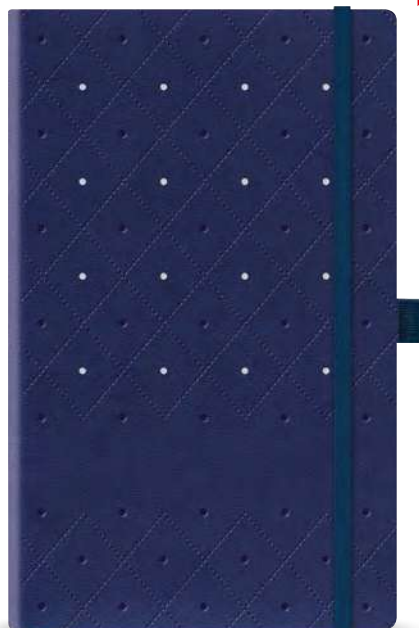

53431 • SPIDER WEB

Notebook with elastic band, inserted pocket and loop for writing accessories, 240 lined pages, format A5. Pages have gold edges.

▮ 13x21 cm
✂ HS - 50x30 mm

04

NEW

53432 • SPOTTY SKY

Notebook with elastic band, inserted pocket and loop for writing accessories, 240 lined pages, format A5. Pages have silver edges.

▮ 13x21 cm
✂ HS - 50x20 mm