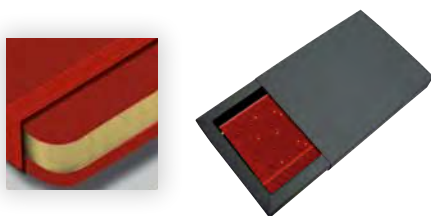

02

NEW

NOTEPADS ARE DELIVERED
IN GIFT BOXES
WHICH CAN BE PRINTED.

53431 • SPIDER WEB

Notebook with elastic band, inserted pocket and loop for writing accessories, 240 lined pages, format A5. Pages have gold edges.

▮ 13x21 cm
✂ HS - 50x30 mm

04

NEW

53432 • SPOTTY SKY

Notebook with elastic band, inserted pocket and loop for writing accessories, 240 lined pages, format A5. Pages have silver edges.

▮ 13x21 cm
✂ HS - 50x20 mm

51041 • MILLARD

Metal business card holder with elements from imitation leather in paper gift box.

▮ box 9,5x6,4x1,2 cm
✂ LS - 80x8 mm

Santini

03