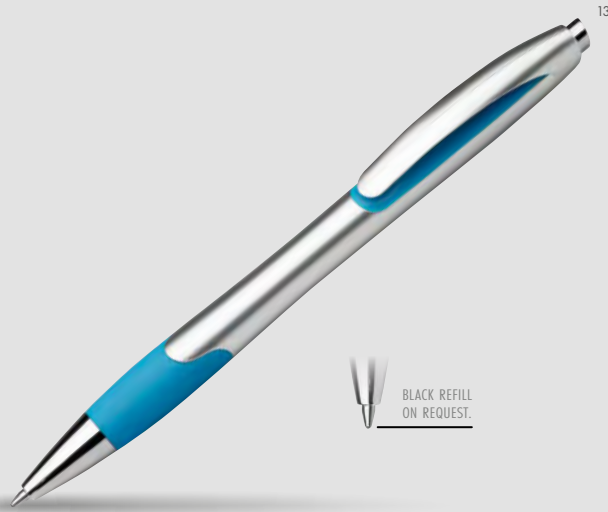

12579 • MILEY SILVER

Plastic ball pen with rubber grip and blue refill.
Tip thickness 0,7 mm, low-viscosity refill.

∅ 1,1x14 cm
PD - 50x4 mm